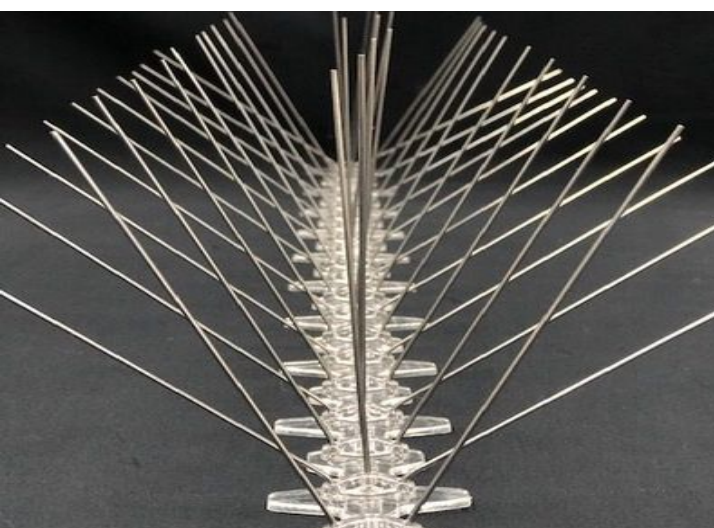

## AvePro Bird Spike

AvePro bird spikes are the professionals' choice when it comes to deterring large pest birds from ledges, parapets, beams, roofs and numerous other building surfaces. AvePro offers building managers and professional installers a durable, effective and long-life system. The system is discreet, easy to install and offers versatility to conform to a wide range of architectural building features.

### Description:

**Width:** 50mm  
**Height:** 115mm  
**Length:** 500mm  
**CTN:** 40 x 500mm (20 meter)  
**Order Code:** 13-APBS-N20

Suited to use on beams and long, narrow architectural features.

AvePro Bird Spike Wide

### Description:

**Width:** 125mm  
**Height:** 115mm  
**Length:** 500mm  
**CTN:** 40 x 500mm (20 meter)  
**Order Code:** 13-APBS-W20

Suited to use on wide variety of building ledges, edges, beams and architectural features.

### Description:

**Width:** 195mm  
**Height:** 115mm  
**Length:** 500mm  
**CTN:** 40 x 500mm (20 meter)  
**Order Code:** 13-APBS-XW20

Suited to use on wide variety of parapets, ledges and beams to reduce the need of multiple rows.