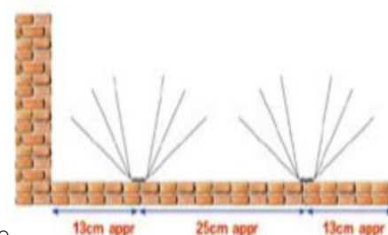

Deluxe Bird Spike Xtra-Wide

Description:

Width: 195mm
Height: 115mm
Length: 500mm
CTN: 40 x 500mm (20 meter)
Order Code: 13-APDBS-20XW

Suited to use on wide variety of parapets, ledges and beams to reduce the need of multiple rows.