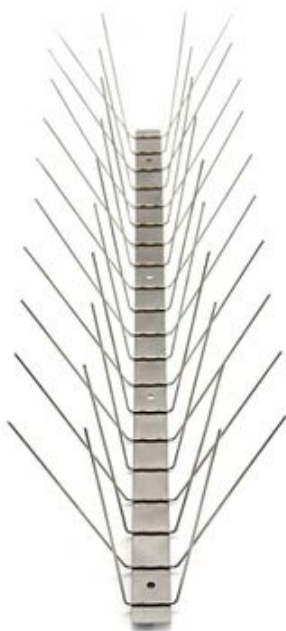

### Description:

**Width:** 125mm  
**Height:** 115mm  
**Length:** 500mm  
**CTN:** 40 x 500mm (20 meter)  
**Order Code:** 13-APBS-W20

Suited to use on wide variety of building ledges, edges, beams and architectural features.

### Description:

**Width:** 195mm  
**Height:** 115mm  
**Length:** 500mm  
**CTN:** 40 x 500mm (20 meter)  
**Order Code:** 13-APBS-XW20

Suited to use on wide variety of parapets, ledges and beams to reduce the need of multiple rows.

# BIRD SPIKES - ST. STEEL

AvePro Deluxe Bird Spike Narrow

AvePro Deluxe Bird Spike Wide

AvePro Deluxe Bird Spike Xtra-Wide