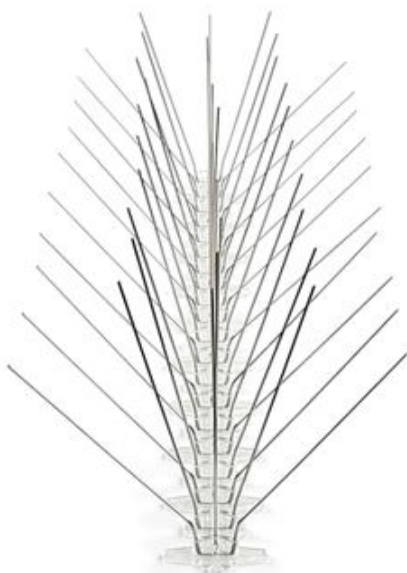

# BIRD SPIKES - POLY

AvePro Bird Spike Narrow

## AvePro Bird Spike

AvePro bird spikes are the professionals' choice when it comes to deterring large pest birds from ledges, parapets, beams, roofs and numerous other building surfaces. AvePro offers building managers and professional installers a durable, effective and long-life system. The system is discreet, easy to install and offers versatility to conform to a wide range of architectural building features.

## AvePro Bird Spike Narrow

### Description:

**Width:** 50mm  
**Height:** 115mm  
**Length:** 500mm  
**CTN:** 40 x 500mm (20 meter)  
**Order Code:** 13-APBS-N20

Suited to use on beams and long, narrow architectural features.

AvePro Bird Spike Wide