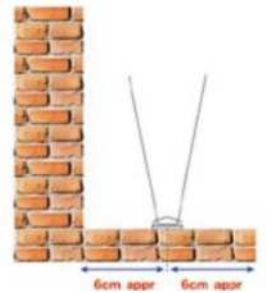

## AvePro Bird Spike

AvePro bird spikes are the professionals' choice when it comes to deterring large pest birds from ledges, parapets, beams, roofs and numerous other building surfaces. AvePro offers building managers and professional installers a durable, effective and long-life system. The system is discreet, easy to install and offers versatility to conform to a wide range of architectural building features.

### Description:

**Width:** 50mm  
**Height:** 115mm  
**Length:** 500mm  
**CTN:** 40 x 500mm (20 meter)  
**Order Code:** 13-APBS-N20

Suited to use on beams and long, narrow architectural features.

AvePro Bird Spike Wide