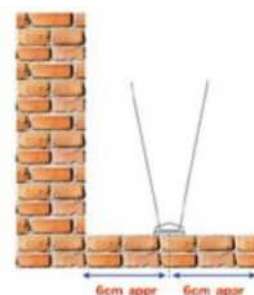

BIRD SPIKES - ST. STEEL

AvePro St. Steel Bird Spikes

The harsh Australian climate and UV intensity has resulted in the development of the AvePro Stainless Steel Spikes. This product is 302 grade stainless steel, which remains one of the most durable construction materials available. The system has been in use for many years externally on Australian commercial buildings and industrial applications. AvePro has a 10-year manufacturer's replacement warranty for use in external, full sun situations.

Deluxe Bird Spike Narrow

Description:

Width: 50mm
Height: 115mm
Length: 500mm
CTN: 40 x 500mm (20 meter)
Order Code: 13-APDBS-20N

Suited to use on beams and long, narrow architectural features.

Deluxe Bird Spike Wide

Description:

Width: 125mm
Height: 115mm
Length: 500mm
CTN: 40 x 500mm (20 meter)
Order Code: 13-APDBS-20W

Suited to use on wide variety of building ledges, edges, beams and architectural features.

Deluxe Bird Spike Xtra-Wide

Description:

Width: 195mm
Height: 115mm
Length: 500mm
CTN: 40 x 500mm (20 meter)
Order Code: 13-APDBS-20XW

Suited to use on wide variety of parapets, ledges and beams to reduce the need of multiple rows.