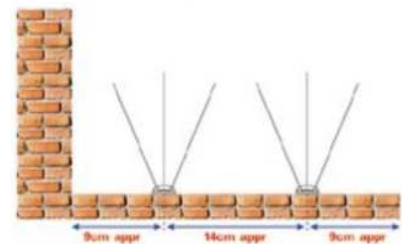

AvePro Bird Spike Wide

Description:

Width: 125mm
Height: 115mm
Length: 500mm
CTN: 40 x 500mm (20 meter)
Order Code: 13-APBS-W20

Suited to use on wide variety of building ledges, edges, beams and architectural features.