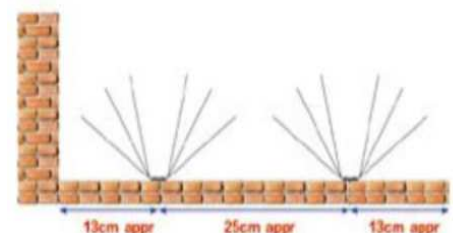

### Description:

**Width:** 50mm  
**Height:** 115mm  
**Length:** 500mm  
**CTN:** 40 x 500mm (20 meter)  
**Order Code:** 13-APBS-N20

Suited to use on beams and long, narrow architectural features.

AvePro Bird Spike Wide

### Description:

**Width:** 125mm  
**Height:** 115mm  
**Length:** 500mm  
**CTN:** 40 x 500mm (20 meter)  
**Order Code:** 13-APBS-W20

Suited to use on wide variety of building ledges, edges, beams and architectural features.

### Description:

**Width:** 195mm  
**Height:** 115mm  
**Length:** 500mm  
**CTN:** 40 x 500mm (20 meter)  
**Order Code:** 13-APBS-XW20

Suited to use on wide variety of parapets, ledges and beams to reduce the need of multiple rows.