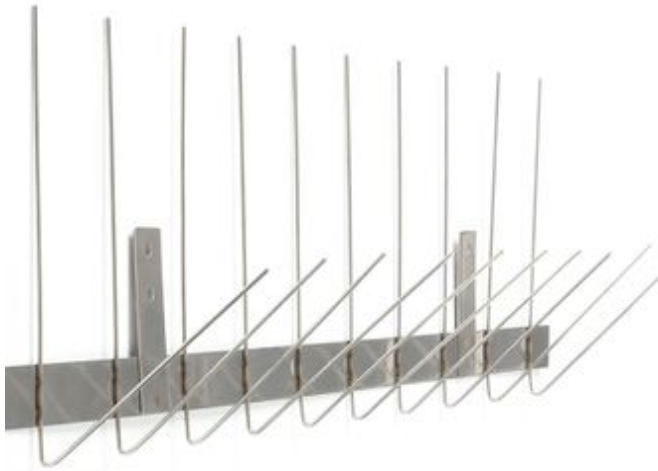

BIRD SPIKES MICELLENEOUS

AvePro Deluxe Gutter Spike