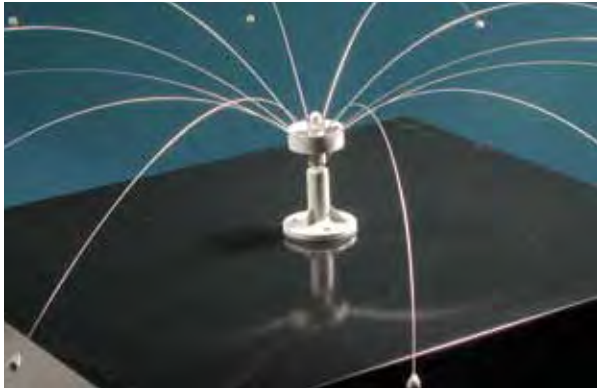

Daddi Long Legs®

S P E C I F I C A T I O N S

WHERE TO USE	Rooftops and other open areas, A.C. units, streetlights
TARGET BIRD	Gull, pigeon or larger
BIRD PRESSURE	Light - Medium
MATERIAL	Stainless Steel and Delrin Plastic
INSTALLATION	Delrin base is screwed to surface, glue-on bases available
INSTALLATION LEVEL	Easy
PATENTS	5,343,651 and 5,452,536