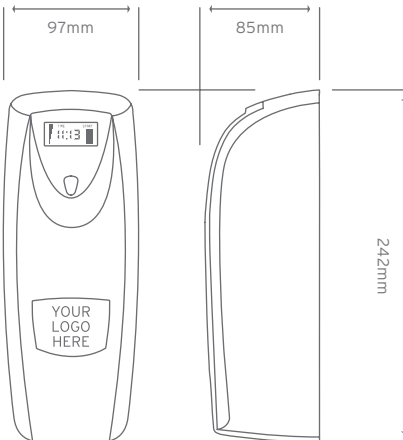

Airoma

Air Freshener & Sanitiser

The Airoma system provides flexible programming options which allow costs to be fixed and ensures that fragrance delivery and odour control are matched to location conditions.

Real Time Programme allows user to set a start time, hours of operation and days of operation, therefore conserving refill life for the hours the business is open. Intensity Plus Event Timer - IPE® feature - Allows three preset times when the dispenser will provide more fragrance for busy times in the location.

'Easy' or 'Rent' button - If full programmability is not required the user may select the 'Rent' button for quick and easy programming. This feature allows 30, 45, or 60 day settings. No alarm features are activated.

Programme verification to confirm all programmed settings and operation times.

Unique faceplate system provides facility for customer private labelling.

Effective in room sizes up to 6000ft³ / 200m³.

Key locked dispenser to prevent theft of batteries and consumables.

NZFSA (New Zealand Food Safety Authority) compliant.

Range of high quality fragranced aerosols.

Airoma X-pel insect repellent and insecticide also available.

3000 sprays per refill.

Standards:

75/324/EEC
94/1/EC
99/45/EC
2001/60/EC